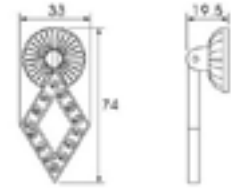

Gold Plated

Model: SYJ3695

Material: Zinc

Gold Plated

Gold Plated Knob-Zinc alloy

Model: SYJ3758

Material: Zinc
Gold Plated

Model: SYJ3615