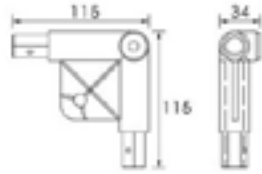

Furniture foot –Zinc & Aluminum alloy

Model: SYJ12481-2

Material: Zinc
Chrome Plated