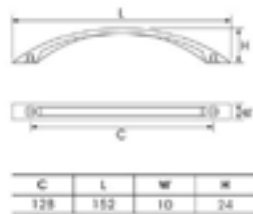

Furniture Handle Zinc alloy

Model: SYJ3373

Material: Zinc

Oil Silver Spray