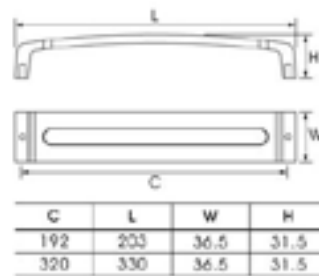

Model: SYJ20049

Material: Aluminum
Chrome Plated