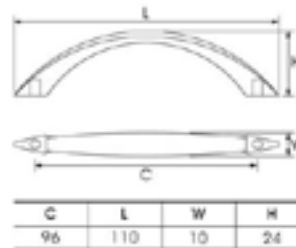

Model: SYJ3397

Material: Zinc

Oil Silver Spray