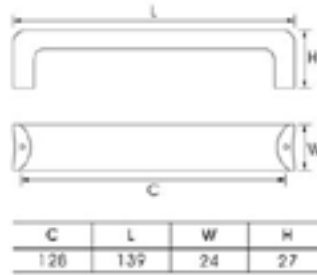

Model: SYJ0088AB

Material: Zinc

Chrome Plated

Furniture Handle Zinc alloy

Model: SYJ0089

Material: Zinc
Chrome Plated

Model: SYJ0090

Material: Zinc
Chrome Plated