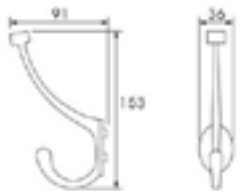

Model: SYJ0270

Material: Zinc
Silver Oil Spray