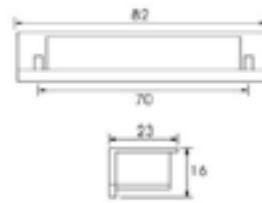

Model: SYJ3130

Material: Zinc
Silver Oil Spray