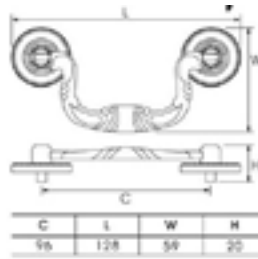

Gold Plated Handle-Zinc alloy

Model: SYJ3754

Material: Zinc

Gold Plated