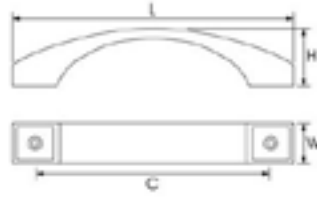

Material: Zinc

Pearl Nickel Plated

C	L	W	H
128	169	14	26

Model: SYJ0012

Material: Zinc

Brush Nickel

Furniture Handle Zinc alloy

C	L	W	H
96	118	18	25
128	150	18	27