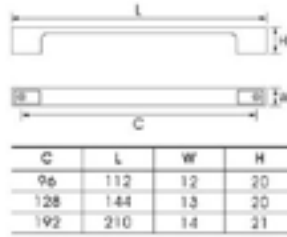

Chrome Plated

C	L	W	H
192	210	25	22

Model: SYJ0173

Material: Zinc

Chrome Plated

Furniture Handle-Zinc alloy

Model: SYJ0174

Material: Zinc