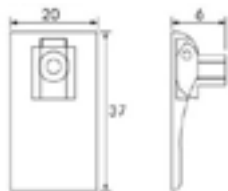

Model: SYJ3140

Material: Zinc
Oil Silver Spray