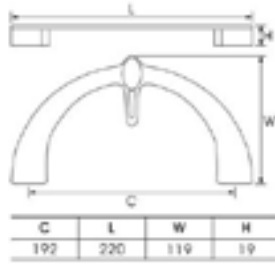

C	L	W	H
192	220	119	19

Model: SYJ0161

Material: Zinc
Chrome Plated