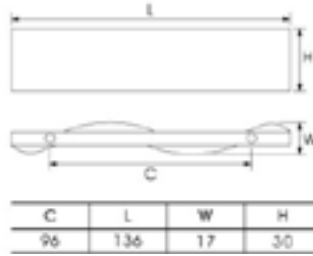

Furniture Handle Zinc alloy

Model: SYJ0089

Material: Zinc
Chrome Plated