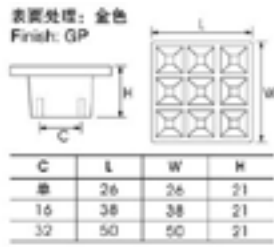

Material: Zinc
Gold Plated

Model: SYJ3204

Material: Zinc
Gold Plated &
White Oil Spray

Model: SYJ3274-1

Material: Zinc
Gold Plated &
White Oil Spray

Gold Plated Knob-Zinc alloy

Model: SYJ0263

Material: Zinc & Crystal
Gold Plated