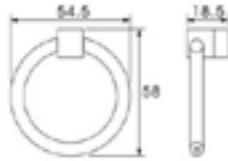

Cabinet Knob-Zinc alloy

Model: SYJ3281

Material: Zinc
Chrome Plated