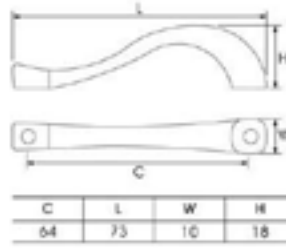

Furniture Handle Zinc alloy

Model: SYJ3224

Material: Zinc

Chrome Plated