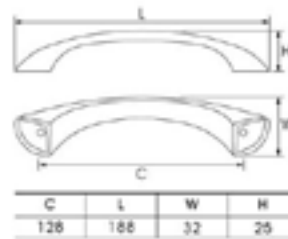

Model: SYJ0094

Material: Zinc

Chrome Plated