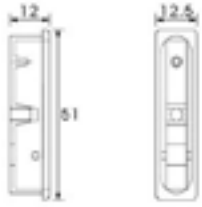

Cabinet Handle-Zinc alloy

Model: SYJ3104
Material: Zinc
Pearl Nickel