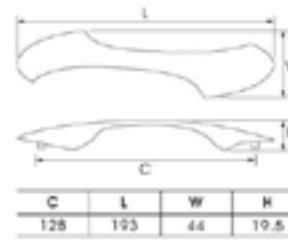

Model: SYJ0093

Material: Zinc

Chrome Plated