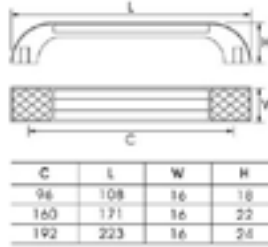

Gold Plated Handle-Zinc alloy

Model: SYJ3468

Material: Zinc

Gold Plated