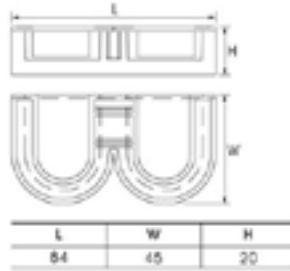

L	W	H
84	45	20

Model: SYJ3096

Material: Zinc
Chrome Plated