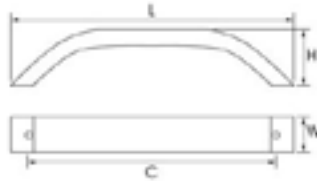

C	L	W	H
96	114	18	30
128	146	18	30

Model: SYJ0014

Material: Aluminum
Brush Nickel Anodized