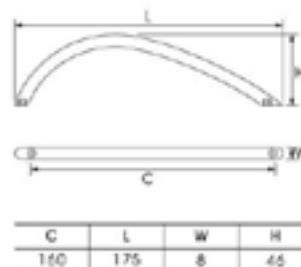

Model: SYJ3543

Material: Zinc

Chrome Plated