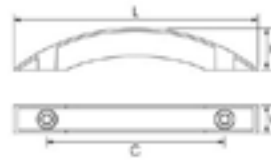

C	L	W	H
64	88	10	15

Model: SYJ3221

Material: Zinc

Pearl Chrome