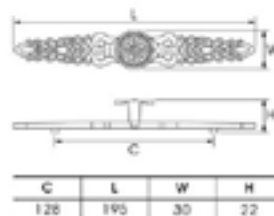

Model: SYJ3747

Material: Zinc

Silver Plated & Red Oil Spray