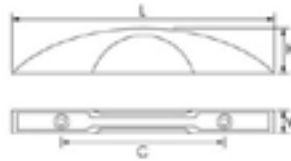

Chrome Plated

Furniture Handle Zinc alloy

Model	C	L	W	H
10754	96	147.5	12	16
10750-2	64	100	10	10
10750-1	96	164	6	12.5

Model: SYJ10754

Material: Zinc

Chrome Plated

C	L	W	H
40	77.5	15	9
64	102.5	18	9

Model: SYJ3368