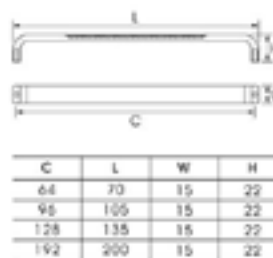

Model: SYJ3571

Material: Zinc

Gold Plated