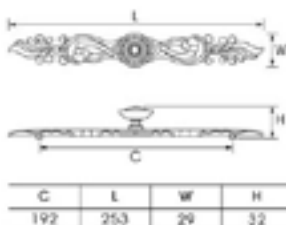

Model: SYJ3721

Material: Zinc

Pearl Chrome