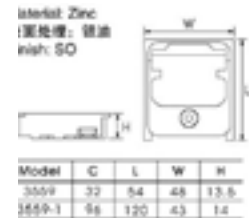

Model: SYJ3559

Material: Zinc
Silver Oil Spray