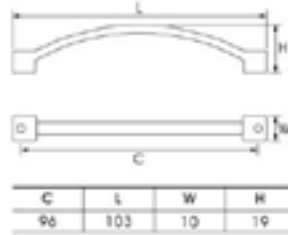

C	L	W	H
128	153	20	25

Model: SYJ50074

Material: Aluminum,
Wood paper
Chrome Plated

Furniture Handle Zinc alloy

Model: SYJ3224

Material: Zinc

Chrome Plated

Model: SYJ3313