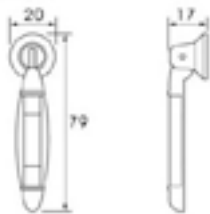

Model: SYJ3697

Material: Zinc
Gold Plated