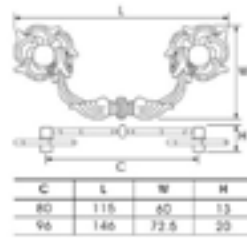

Model: SYJ3611

Material: Zinc

Gold Plated