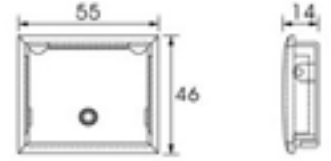

Model: SYJ3540

Material: Zinc & Glue
Chrome Plated