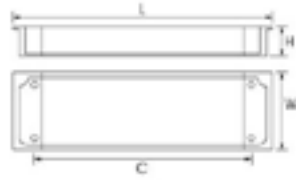

Combined Handle-Zinc & Aluminum Profile

C	L	W	H
96	121	44	19
128	153	44	19
320	345	44	19

Model: SYJ3032

Material: Zinc & Aluminum
Chrome Plated & Matte Oxidized

Any Size