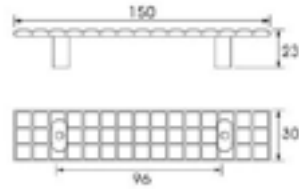

Gold Plated Handle-Zinc alloy

Model: SYJ0261

Material: Zinc

Gold Plated