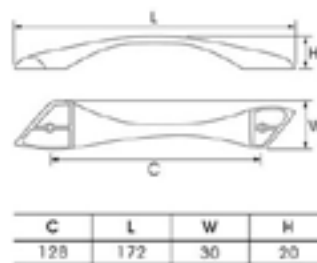

Model: SYJ0095

Material: Zinc

Chrome Plated