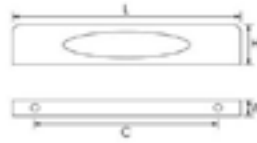

Furniture Handle-Aluminum profile

C	L	W	H
96	120	8	20
128	120	8	20

Model: SYJ0127

Material: Aluminum
Oxidized Black
Any Size