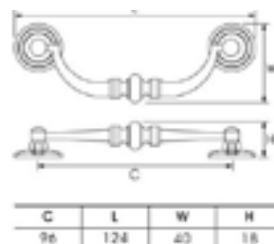

Model: SYJ3568

Material: Zinc
Gold Plated