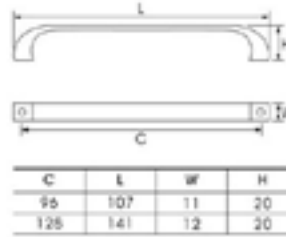

Furniture Handle Zinc alloy

Model: SYJ0102

Material: Zinc
Chrome Plated