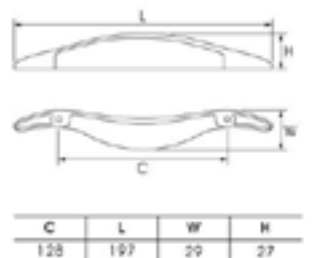

Model: SYJ0096

Material: Zinc

Chrome Plated