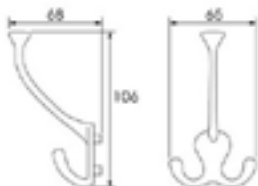

Model: SYJ0272

Material: Zinc
Silver Oil Spray